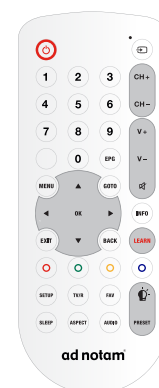

ad notam®

HIDDEN TECHNOLOGY – TECHNOLOGY BECOMES INVISIBLE.

MIRROR TV REFLEXION SMM 70-185

REFLEXION
SERIES

STANDARD
PRODUCTS

KEY FEATURES

- State of the art technology
- 18.5" screen diagonal
- High Brightness screen
- Silver Magic Mirror
- Invisible loudspeaker
- Easy to install

MIRROR TV – REFLEXION SMM 70-185

SCREEN				
Mounting	On Glass (MGS)			
Display type	TFT Thin Film Transistor			
Backlight	LED			
Screen Diagonale	470 mm (18.5")			
Picture Format	16:9			
Physical Resolution	1366 x 768			
Viewing Angle	Horizontal: Typical (Total) 170° (Left: 85° / Right: 85°) Vertical: Typical (Total) 160° (Up: 80° / Down: 80°)			
Brightness ¹	450 cd/m ²			
Contrast	Typical: 1000:1			
Response Time	6 ms			
Video Inputs	HDMI 1.3	3x	HDMI terminal	480i, 480p, 576i, 576p, 720i, 720p, 1080i, 1080p
	Component (YPbPr / YCbCr)	1x	RCA terminal, green (Y), blue (Pb), red (Pr)	720p, 1080i, 1080p
Audio Inputs	Line Level Input	1x	RCA terminal, white (L), red (R)	
Other Inputs	USB	1x	USB terminal	Software Update, Media Player
	RS 232	1x	D-SUB 9 pin male terminal	
	IR Input (Infrared)	1x	Mini Jack 3.5 mm	
Audio Outputs	Speaker Output	1x	Phoenix Clip 4pin	2 x 8W RMS @ 8 Ohm per channel
Other Outputs	IR Output (Infrared - Cable)	1x	Mini Jack 3.5 mm	
	IR Output (Infrared - LED)	1x	Mini Jack 2.5 mm	
Media Player	Audio	MP3, AAC, M4A/AAC, WMA		
	Picture	JPEG/JPG, BMP, PNG		
	Video	AVI, MPG, DAT, MOV/MKV		
OSD Language	Deutsch, English, Espanol, Francais, Italiano, Portugues, Chinese			
Power	Voltage: DC 12V Standby: 0.3W / 25mA Default: 26W, 2.17A Maximum: 48W, 4A			
Certification	UL 60950-1, CAN / CSA 22.2 - 60950-1, CB, FCC, EN-60950-1, EMC 55022, EN 6100-3-2			